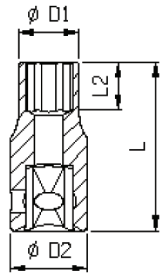

ACTION ลูกบ็อก Dual สี่รู 3/8" 12P

3/8" Sq. Dr., 12-Point, Standard Length Sockets

Shape A