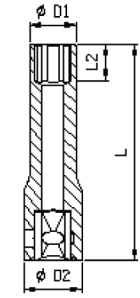

ACTION ลูกบ็อก Dual ยาวรูป 3/8" 12P

3/8" Sq. Dr., 12-Point, Deep Length Sockets

Shape A