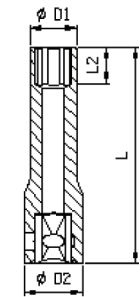

ACTION ลูกบ็อก Dual ยาวรูป 3/8" 6P

3/8" Sq. Dr., 6-Point, Deep Length Sockets

Shape A