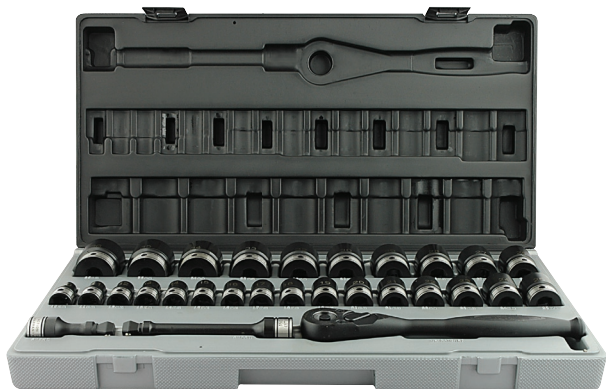

No. 14242901 ACTION บ็อกชุด DUAL รู1/2" 12P 29 ตัวชุด

29 Piece set Contents :			
26 Piece Metric Standard Length :		10mm, 11mm, 12mm, 13mm, 14mm, 15mm, 16mm, 17mm, 18mm, 19mm, 20mm, 21mm, 22mm, 23mm, 24mm, 25mm, 26mm, 27mm, 28mm, 29mm, 30mm, 32mm, 33mm, 34mm, 35mm, 36mm	
24 Tooth Ratchet Handle with Quick release button			
75mm(3") Wobble Extension bar			
150mm(6") Wobble Extension bar			
Blow-Mold Case			
รหัสสินค้า	AC-8606001	ราคา / ชุด	8,400.-