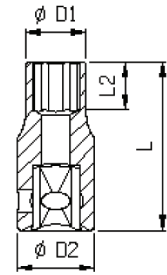

ACTION ลูกบ็อก Dual สั้นรูป 3/8" 6P

3/8" Sq. Dr., 6-Point, Standard Length Sockets

Shape A